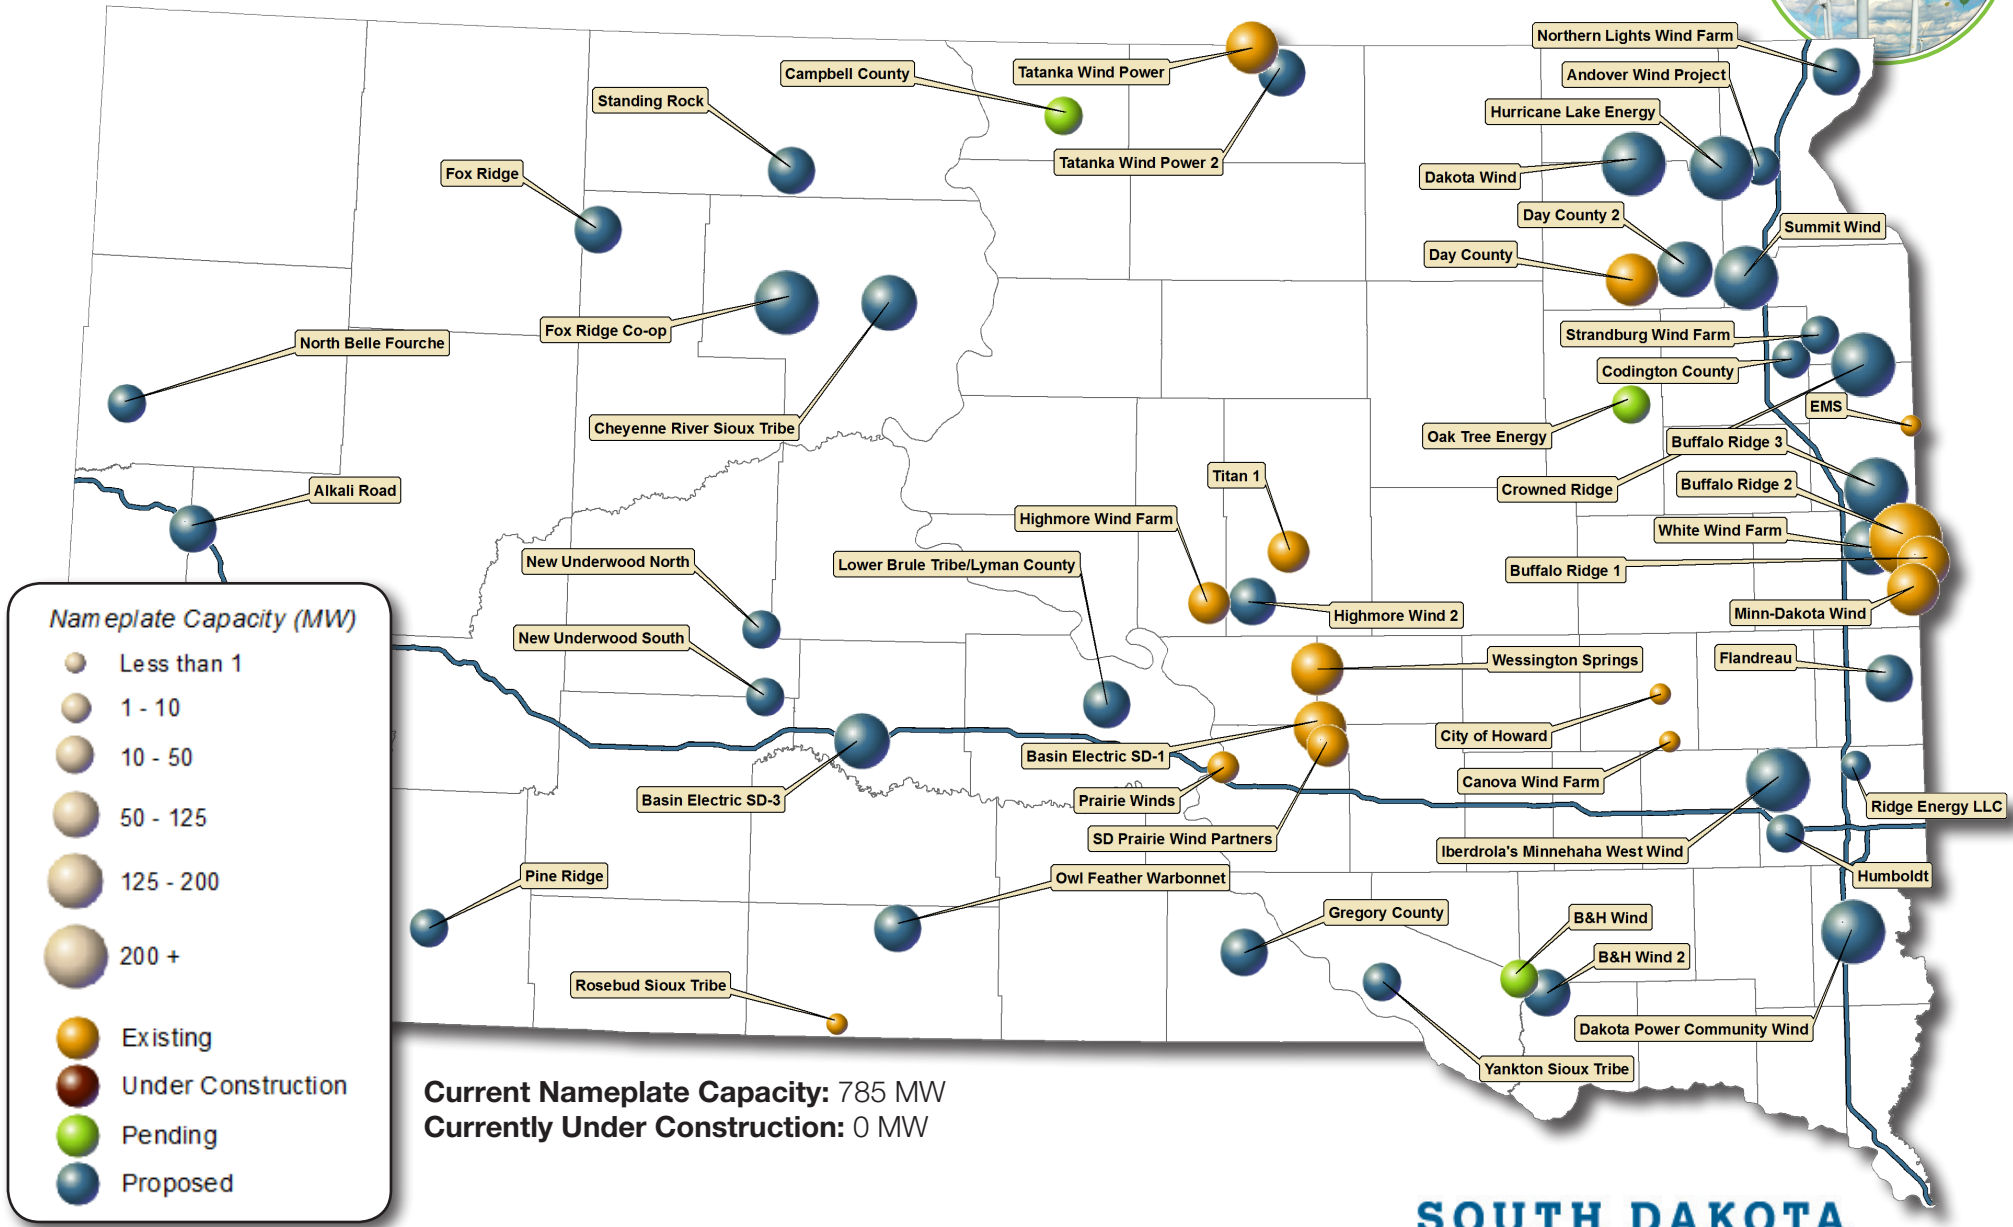

South Dakota Wind Energy Development

BY CAPACITY AND STATUS

Please note: this map may not represent every proposed wind farm in SD, it only represents the wind farms that the SD Governor's Office of Economic Development has direct knowledge of.